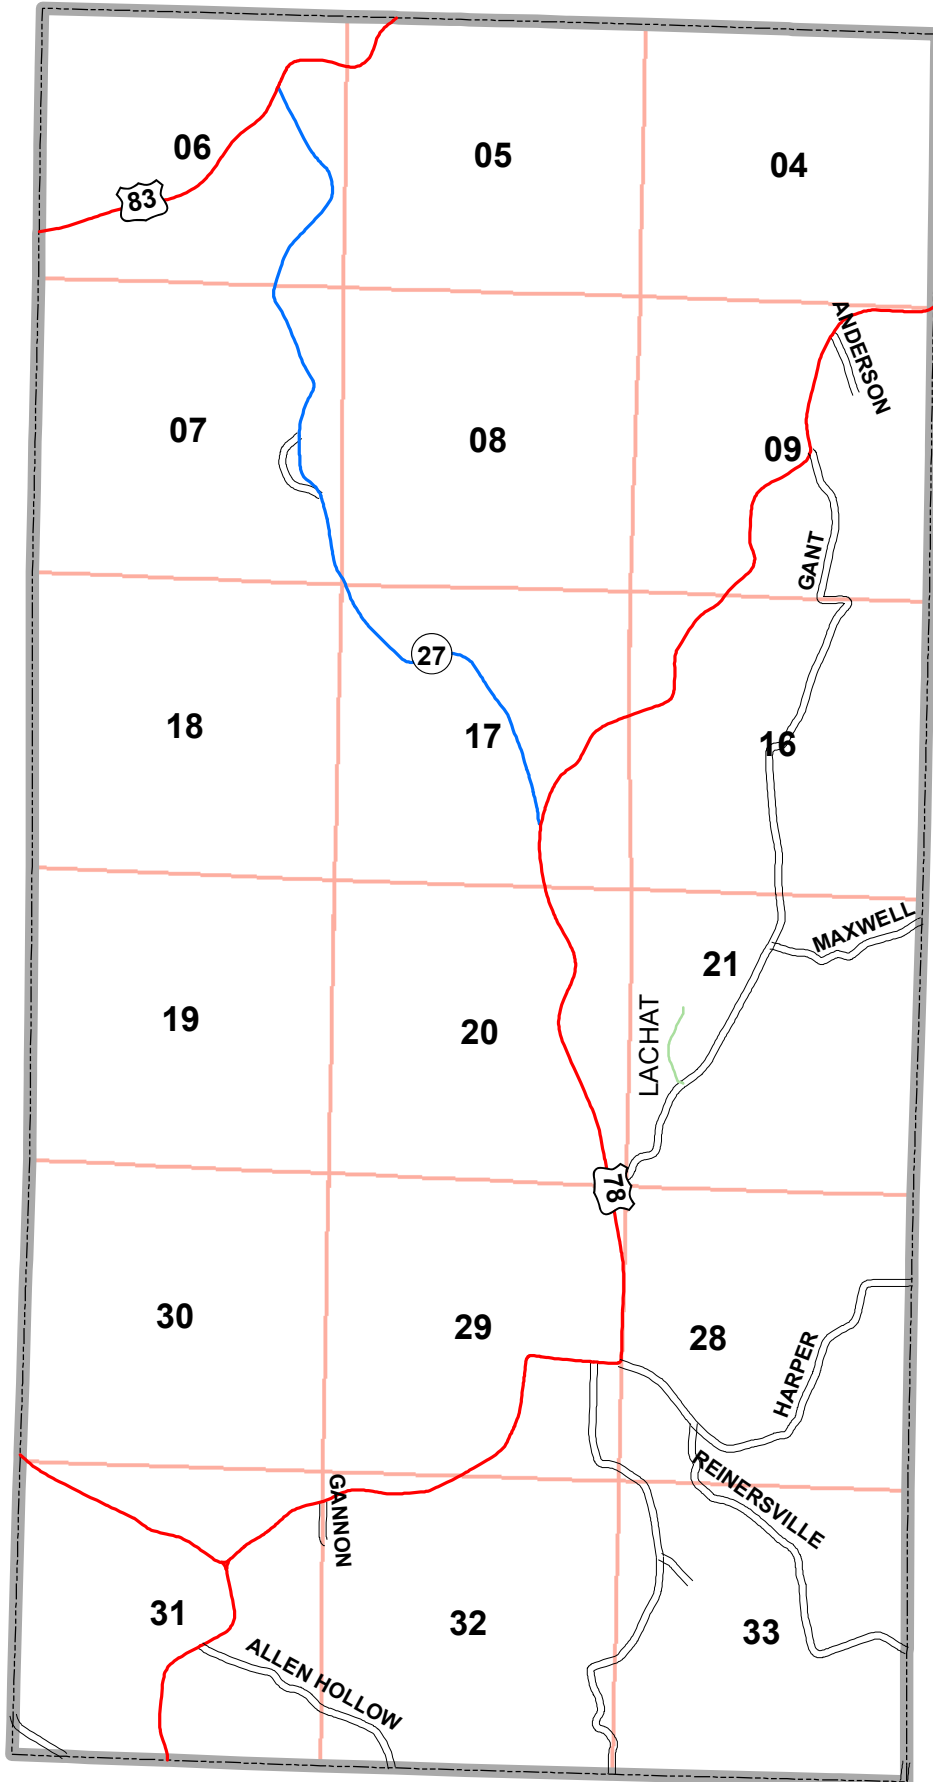

# MANCHESTER TOWNSHIP

Road Types	
<span style="color: blue;">—</span>	County Highway
<span style="color: green;">—</span>	Private Drive
<span style="color: red;">—</span>	State Highway
<span style="color: gray;">—</span>	Township Road